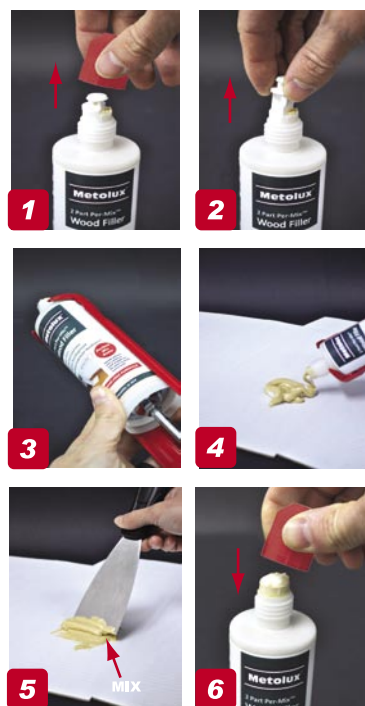

Product Usage

Manual Mixing